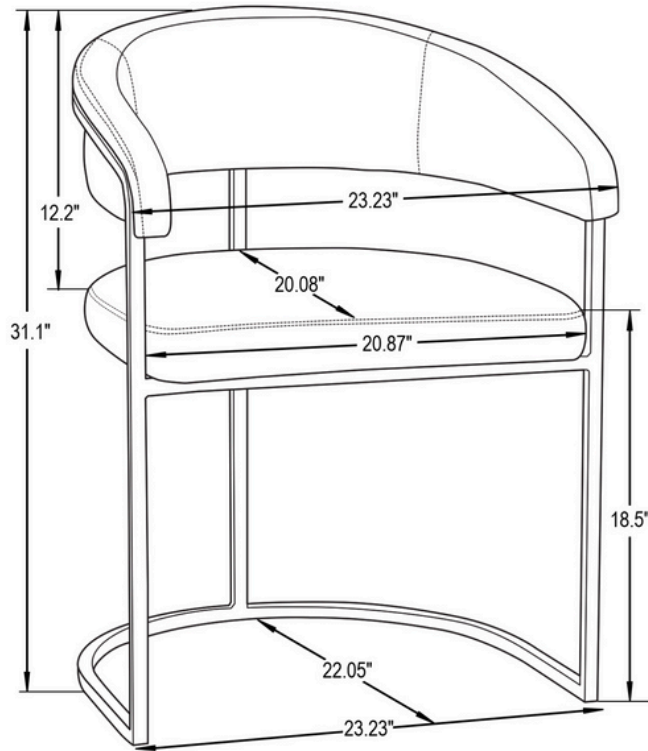

AC23

ASSEMBLY INSTRUCTIONS & DIMESNION

LeisureMod

Phone: (201) 429-7715

Email: Info@LeisureMod.com

AC23

ASSEMBLY INSTRUCTIONS & DIMENSION

NOTE* NO ASSEMBLY REQUIRE, OPEN THE BOX AND READY TO USE !!!

Overall Height - Top to Bottom	31.1 in.
Overall Width - Side to Side	23.23 in.
Overall Depth - Front to Back	22.05 in.
Back Height - Seat to Top of Back	12.2 in.
Seat Height - Floor to Seat	18.5 in.
Seat Width - Side to Side	20.87 in.
Seat Depth - Front to Back	20.08 in.
Arm Width - Side to Side	23.23 in.