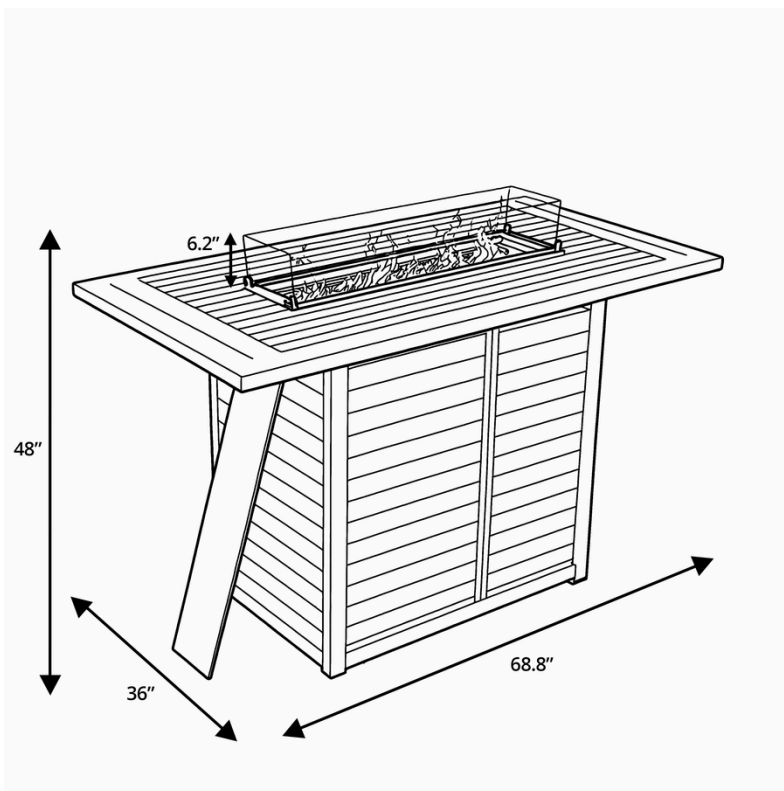

## ASSEMBLY INSTRUCTIONS & DIMENSION

Overall Item height	48 in (Includes wind glass, glass height 6.2in)
Overall Item width	68.8 in
Overall Item length	36 in

**LEISUREMOD**  
YOUR OWN CLASSIC™