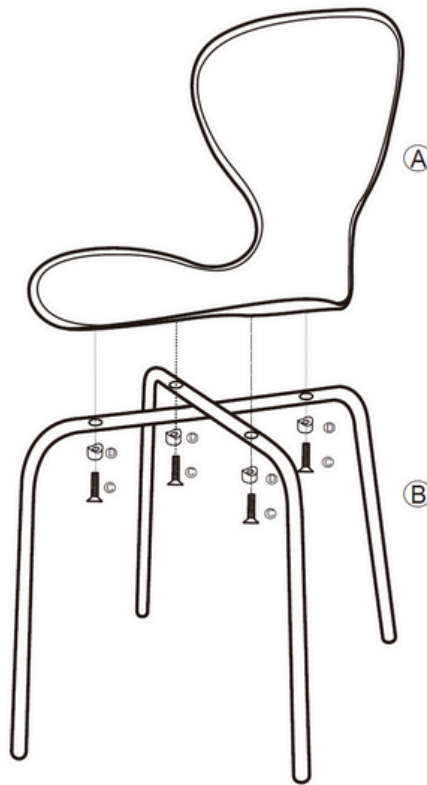

LeisureMod

Phone: (201) 429-7715

Email: Info@LeisureMod.com

OCW17

ASSEMBLY INSTRUCTIONS & DIMENSION

ASSEMBLY INSTRUCTIONS

ASSEMBLY TIPS:

1. Remove hardware from box and sort by size.
2. Please check to see that all hardware and parts are present prior to start of assembly.
3. Please follow attached instructions in the same sequence as numbered to assure fast & easy assembly.

PARTS CHECKLIST

Component ID	Visual	Qty	Component ID	Visual	Qty
A		1	D		4
B		1	E		1
C		4			

LeisureMod

Phone: (201) 429-7715

Email: Info@LeisureMod.com

OCW17

ASSEMBLY INSTRUCTIONS & DIMESNION

STEP 1

STEP 2

LeisureMod

Phone: (201) 429-7715

Email: Info@LeisureMod.com

OCW17

ASSEMBLY INSTRUCTIONS & DIMENSION

LEISUREMOD
YOUR OWN CLASSIC™

Overall Height - Top to Bottom	32.5"
Overall Width - Side to Side	17.5"
Overall Depth - Front to Back	18.1"
Back Height - Seat to Top of Back	15.7"
Seat Height - Floor to Seat	18.1"
Seat Width - Side to Side	16.2"
Seat Depth - Front to Back	18.7"