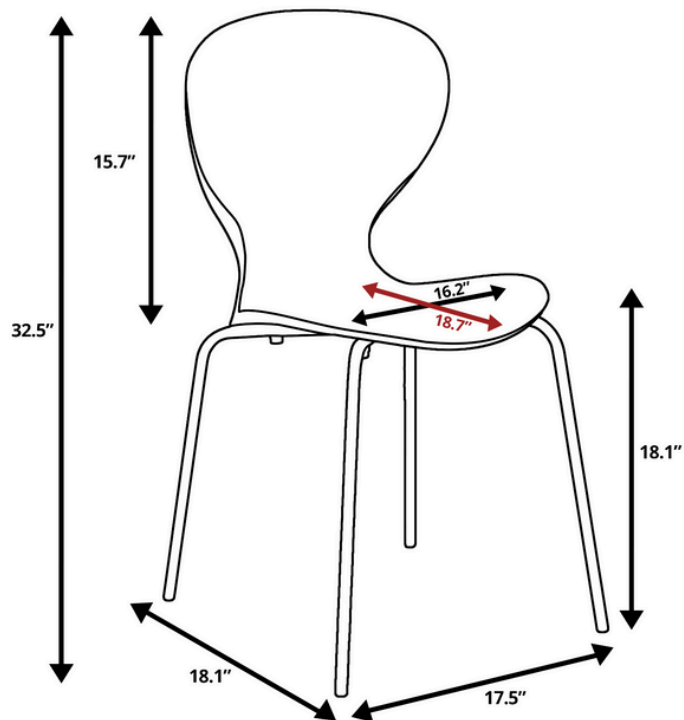

PARTS CHECKLIST

Component ID	Visual	Qty	Component ID	Visual	Qty
A		1	D		4
B		1	E		1
C		4			

LeisureMod

Phone: (201) 429-7715

Email: Info@LeisureMod.com

OCW17

ASSEMBLY INSTRUCTIONS & DIMESNION

STEP 1

STEP 2

LeisureMod

Phone: (201) 429-7715

Email: Info@LeisureMod.com

OCW17

ASSEMBLY INSTRUCTIONS & DIMENSION

LEISUREMOD
YOUR OWN CLASSIC™

Overall Height - Top to Bottom	32.5"
Overall Width - Side to Side	17.5"
Overall Depth - Front to Back	18.1"
Back Height - Seat to Top of Back	15.7"
Seat Height - Floor to Seat	18.1"
Seat Width - Side to Side	16.2"
Seat Depth - Front to Back	18.7"