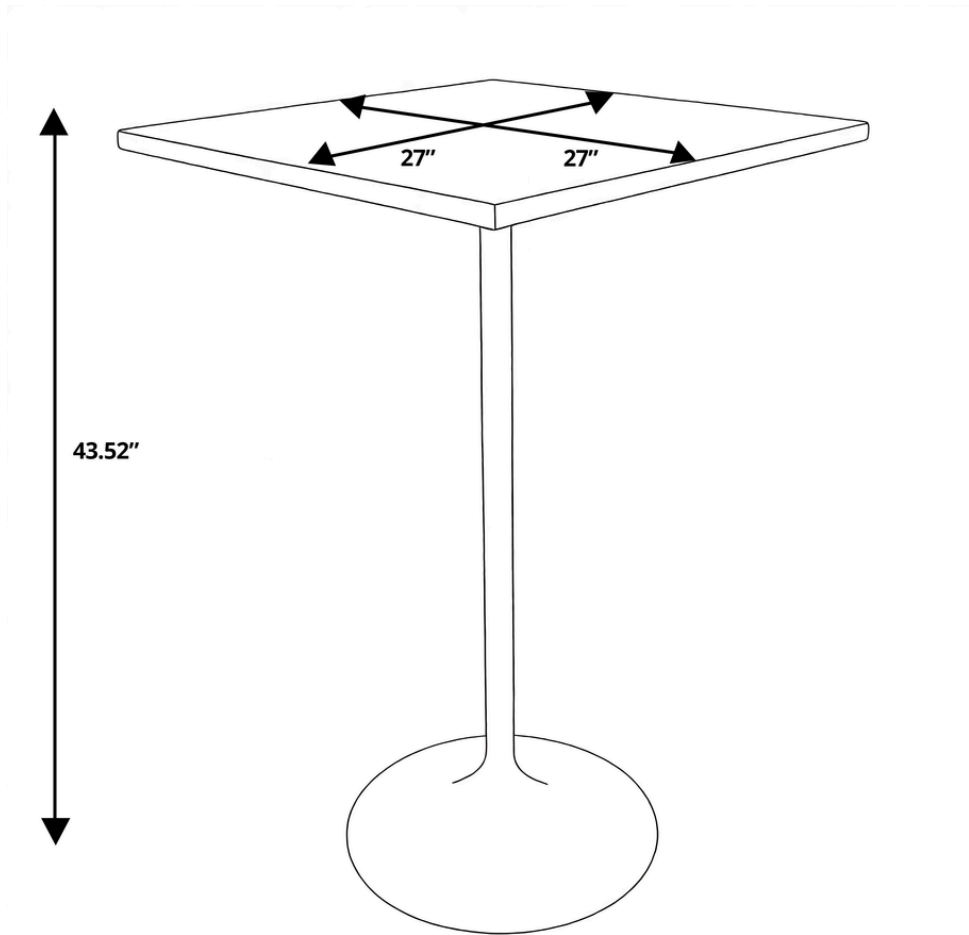

## ASSEMBLY INSTRUCTIONS & DIMENSION

## ASSEMBLY INSTRUCTIONS & DIMENSION

Overall Height - Top to Bottom	43.52 in.
Overall Width - Side to Side	27 in.
Overall Depth - Front to Back	27 in.

LeisureMod

Phone: (201) 429-7715

Email: [Info@LeisureMod.com](mailto:Info@LeisureMod.com)